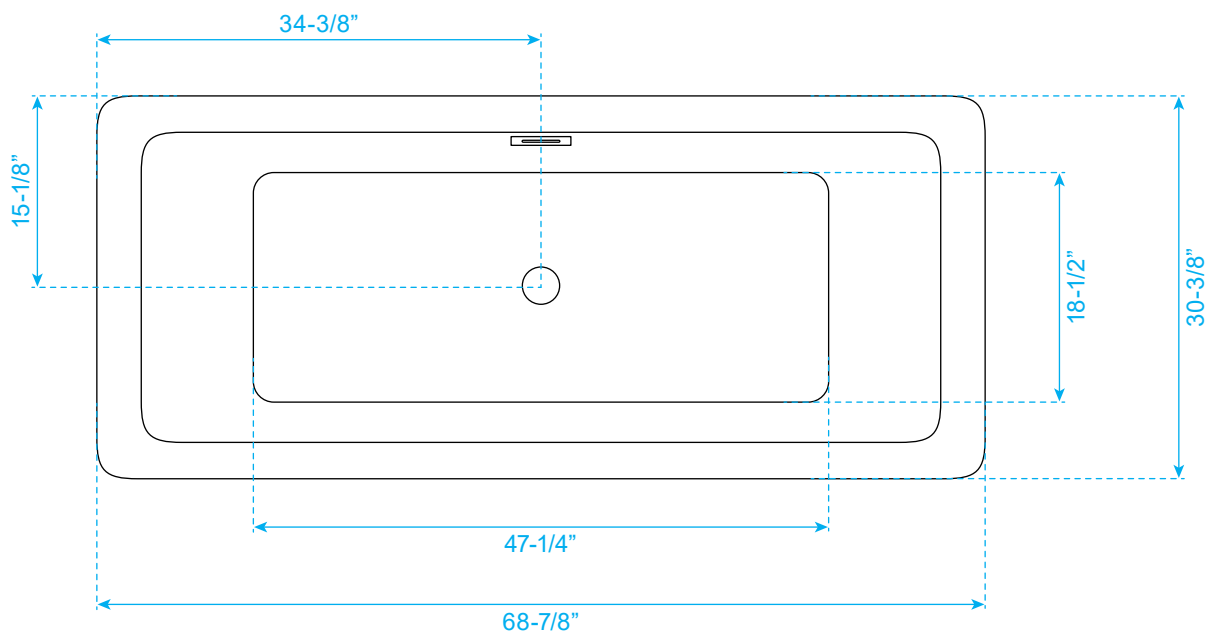

# WYNDHAM COLLECTION

Exterior Size - 68-7/8"L x 30-3/8"W x 23-5/8"H  
Interior Size - 62"L x 23"W x 18-1/2"H  
Depth at Drain - 19"  
Drain To Overflow - 15"  
Maximum Fill - 72 Gallons  
Backrest Slope Angle - 28 Degrees  
Other Side Slope Angle - 28 Degrees  
Note - All Measurements are  $\pm 1/2$ "

WC-BTE1001-69