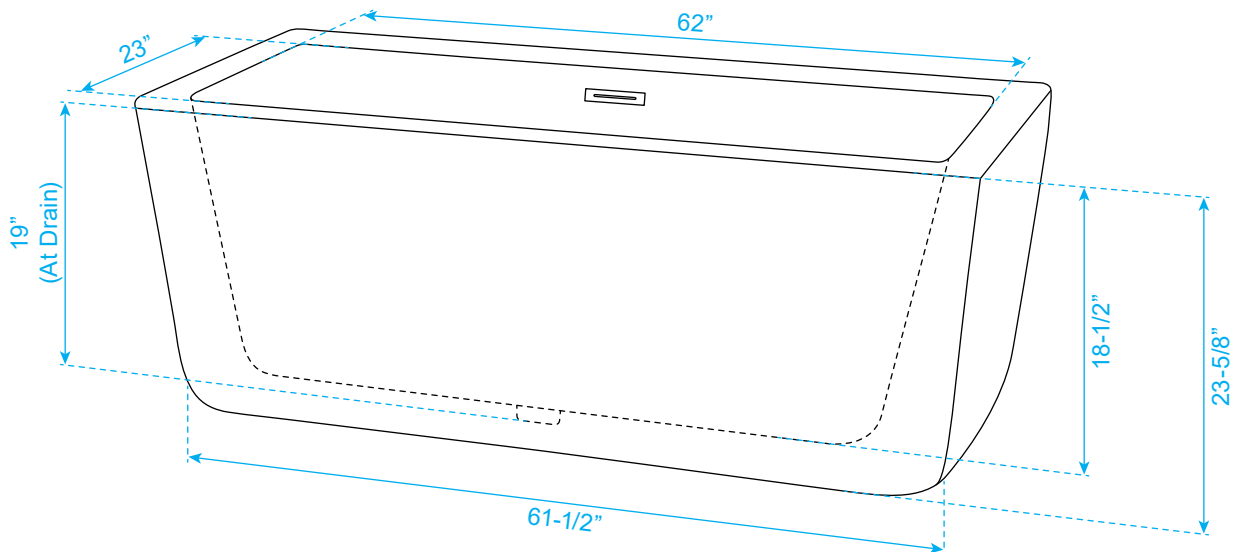

# WYNDHAM COLLECTION

Exterior Size - 68-7/8"L x 30-3/8"W x 23-5/8"H  
Interior Size - 62"L x 23"W x 18-1/2"H  
Depth at Drain - 19"  
Drain To Overflow - 15"  
Maximum Fill - 72 Gallons  
Backrest Slope Angle - 28 Degrees  
Other Side Slope Angle - 28 Degrees  
Note - All Measurements are  $\pm 1/2$ "

WC-BTE1001-69